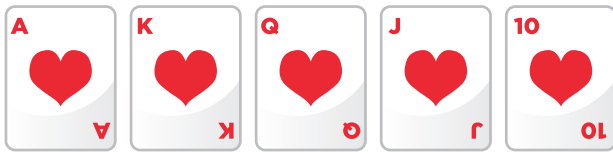

# POKER CHEAT SHEET

Poker follows the same basic order of cards as most other card games. The highest card is an Ace, followed by King, Queen and Jack. From there it goes down in numbers from 10 until 2. This means that a pair of Aces is higher than a pair of Kings and a three of a kind of Jacks will beat a three of a kind of 7s

## ROYAL FLUSH

Royal flush is the highest ranking standard poker hand. It is both a straight (5 sequentially ranked cards) and a flush (5 cards of the same suit), and plays ace high.

## STRAIGHT FLUSH

The second highest ranking standard poker hand. It is both a straight (5 sequentially ranked cards) and a flush (5 cards of the same suit), but unlike the royal flush, aces are only played low.

## FOUR OF A KIND

The third highest ranking standard poker hand. The rank of the quad will defeat lower ranking quads, regardless of the rank of the unmatched card.