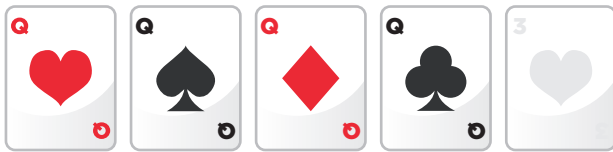

# POKER CHEAT SHEET

Poker follows the same basic order of cards as most other card games. The highest card is an Ace, followed by King, Queen and Jack. From there it goes down in numbers from 10 until 2. This means that a pair of Aces is higher than a pair of Kings and a three of a kind of Jacks will beat a three of a kind of 7s

## ROYAL FLUSH

Royal flush is the highest ranking standard poker hand. It is both a straight (5 sequentially ranked cards) and a flush (5 cards of the same suit), and plays ace high.

## STRAIGHT FLUSH

The second highest ranking standard poker hand. It is both a straight (5 sequentially ranked cards) and a flush (5 cards of the same suit), but unlike the royal flush, aces are only played low.

## THREE OF A KIND

The seventh highest ranking standard poker hand. The rank of the trio will defeat lower ranking trios, regardless of the rank of the 2 unmatched cards.